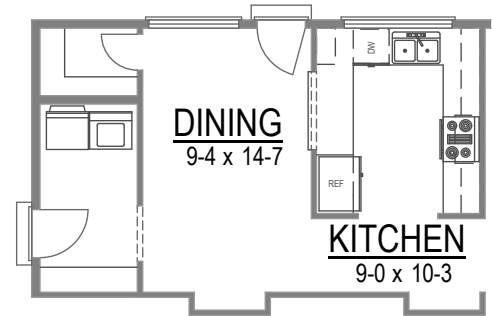

# The WIGEON I

Main Level.....1633sf

**ALTERNATE KITCHEN**