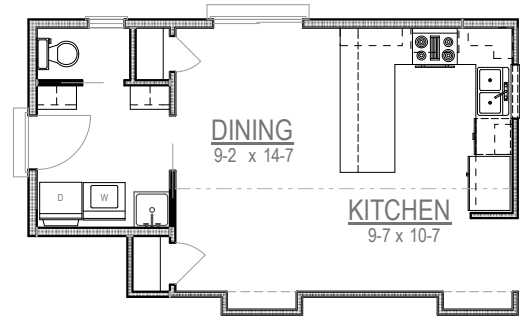

Bailey
& SONS CONSTRUCTION, LLC

(307) 256-7136

build@customhomesconstruction.com

www.customhomesconstruction.com

The WIGEON II

Main Level.....1684sf

ALT KITCHEN LAYOUT